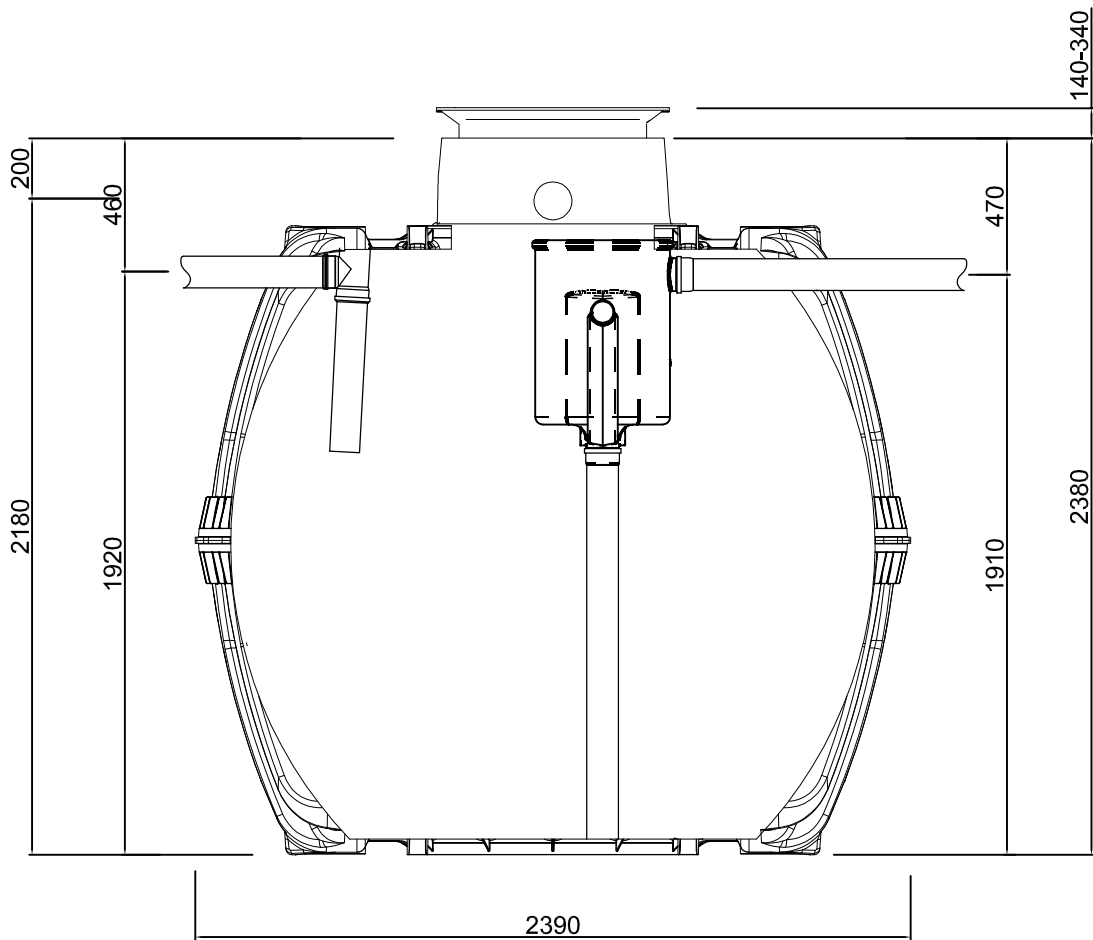

KLARO

ANAEROBIX filter 60 L

article no.

Carat septic tank 6500L

Graf Australia

1,9-11 Imboon Street
Deception Bay
Queensland 4508

Phone: 1300 466 469
info@grafaustalia.com.au
www.grafaustalia.com.au

drawing information

drawn csc
date 09/2012

article information

weight