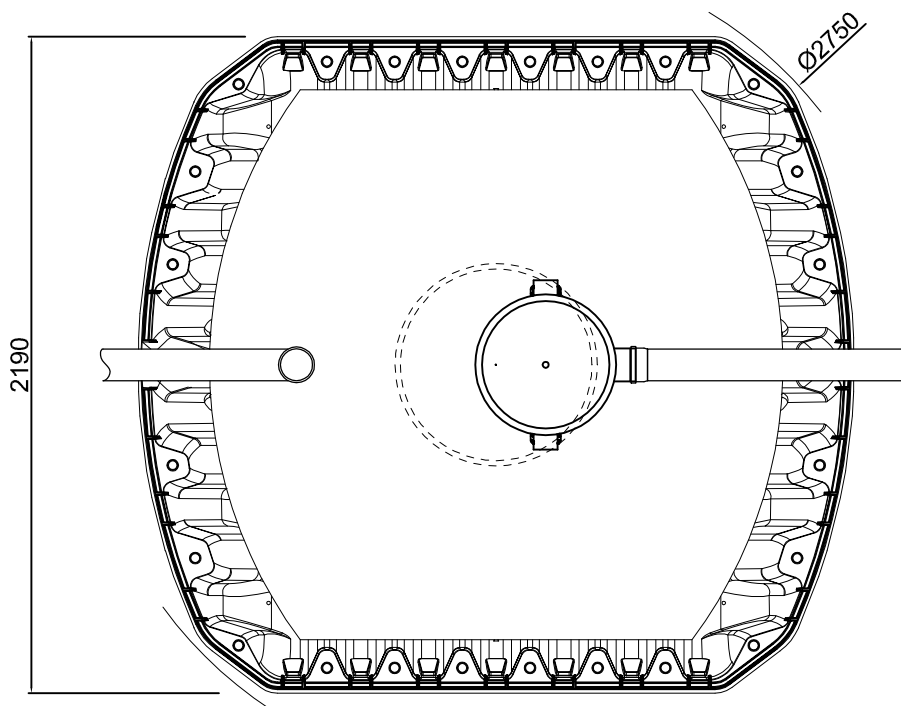

KLARO

ANAEROBIX filter 60 L

article no.

Carat septic tank 6500L

Graf Australia

1,9-11 Imboon Street
Deception Bay
Queensland 4508

Phone: 1300 466 469
info@grafaustalia.com.au
www.grafaustalia.com.au

drawing information

drawn csc
date 09/2012

article information

weight