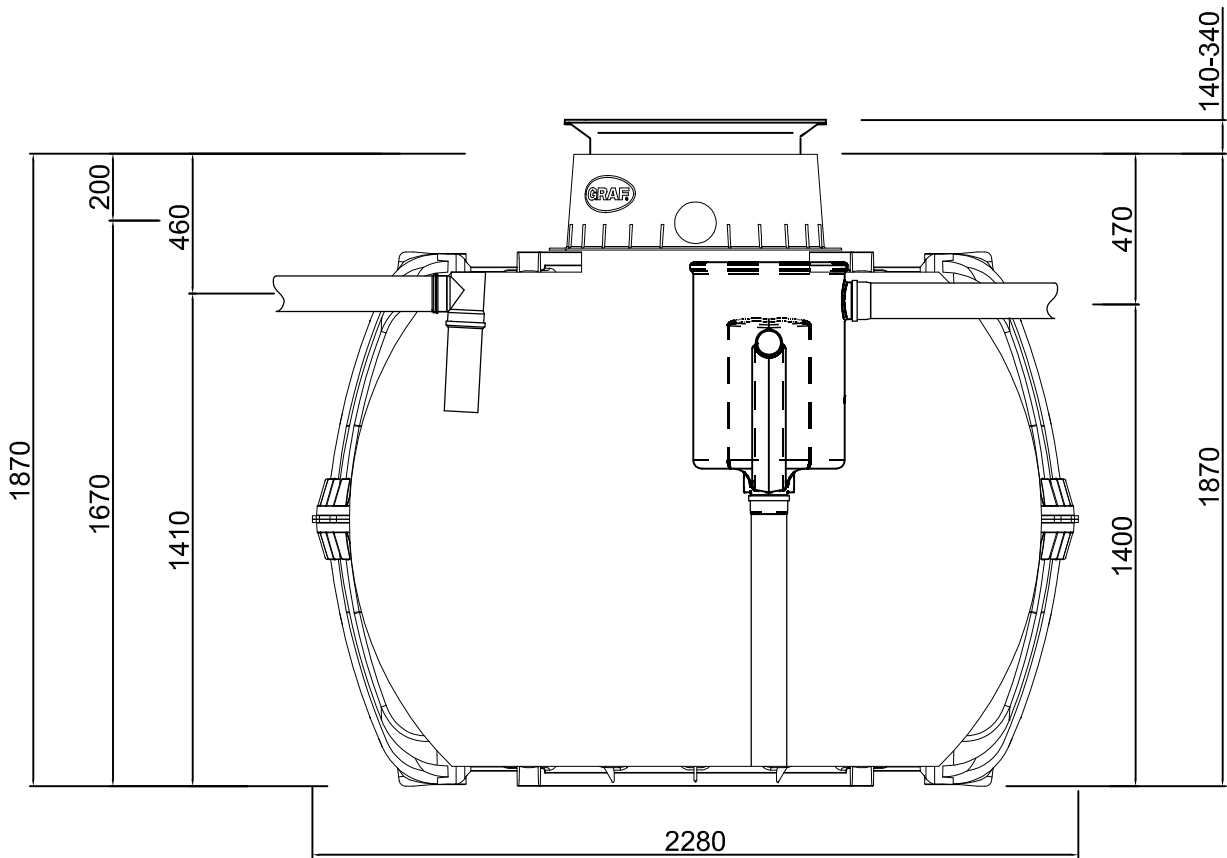

KLARO

ANAEROBIX filter 60 L

article no.

Carat septic tank 3750L

Graf Australia

1,9-11 Imboon Street
Deception Bay
Queensland 4508

Phone: 1300 466 469
info@grafaustalia.com.au
www.grafaustalia.com.au

drawing information

drawn csc
date 09/2012

article information

weight