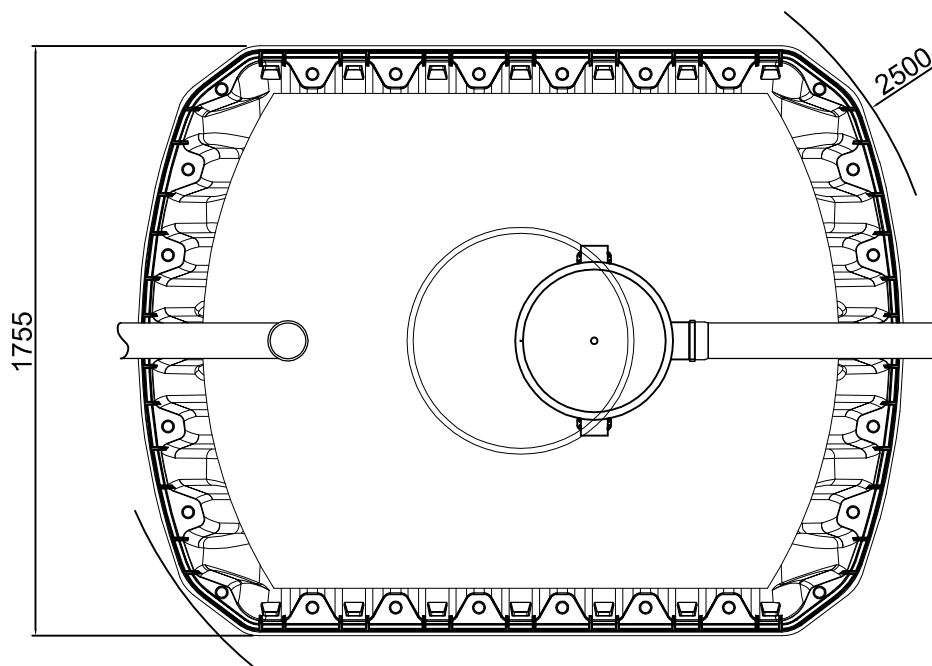

KLARO

ANAEROBIX filter 60 L

article no.

Carat septic tank 3750L

Graf Australia

1,9-11 Imboon Street
Deception Bay
Queensland 4508

Phone: 1300 466 469
info@grafaustalia.com.au
www.grafaustalia.com.au

drawing information

drawn csc
date 09/2012

article information

weight